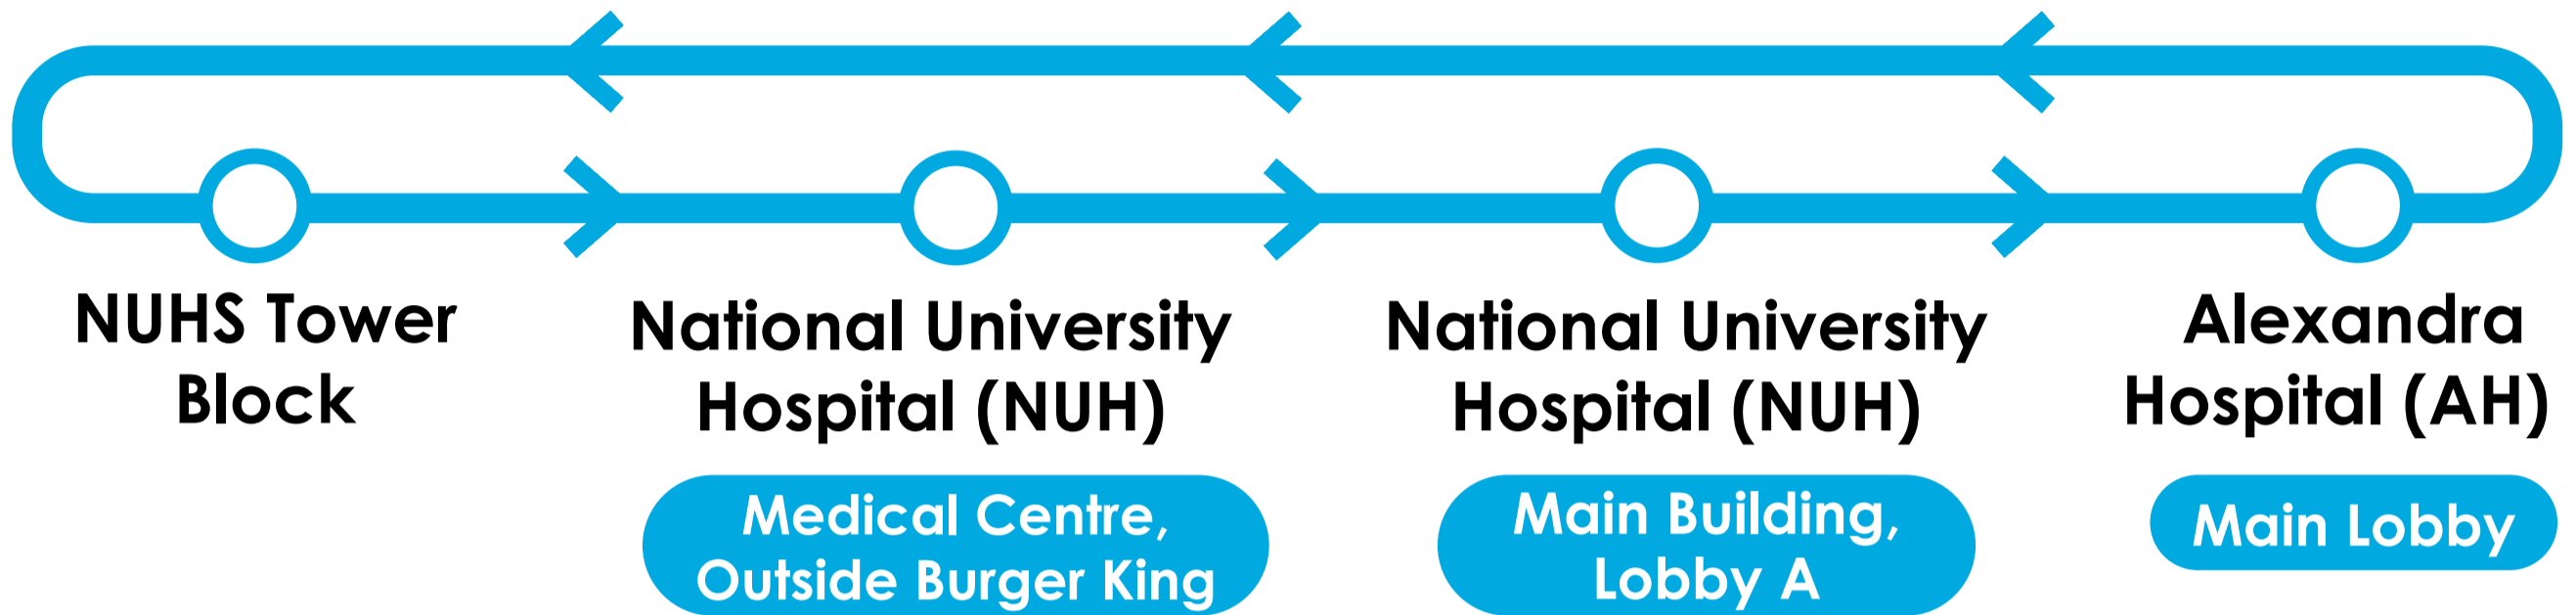

SHUTTLE BUS SERVICE

NUH-AH ROUTE

MONDAYS TO FRIDAYS
(Excluding Public Holidays)

NUHS Tower Block

National University Hospital (NUH)

National University Hospital (NUH)

Alexandra Hospital (AH)

Medical Centre,
Outside Burger King

Main Building,
Lobby A

Main Lobby

Departing from NUHS Tower Block	Departing from NUH Medical Centre	Departing from NUH Main Building	Departing from Alexandra Hospital
1000	1005	1010	1025
1100	1105	1110	1125
1200	1205	1210	1225
1300	1305	1310	1325
1400	1405	1410	1425
1500	1505	1510	1525
1600	1605	1610	1625
1700	1705	1710	1730

**This shuttle bus service is open to patients, visitors and staff.*